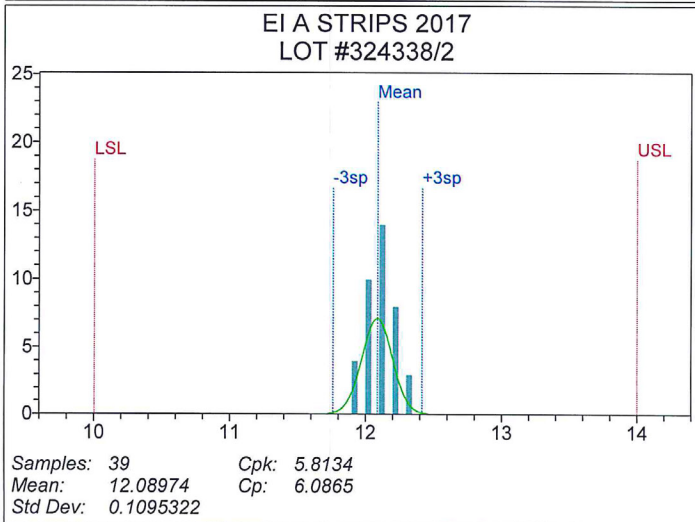

## Verification of Almen Strip Consistency

2017

**Electronics Inc.**  
*Shot Peening Control*