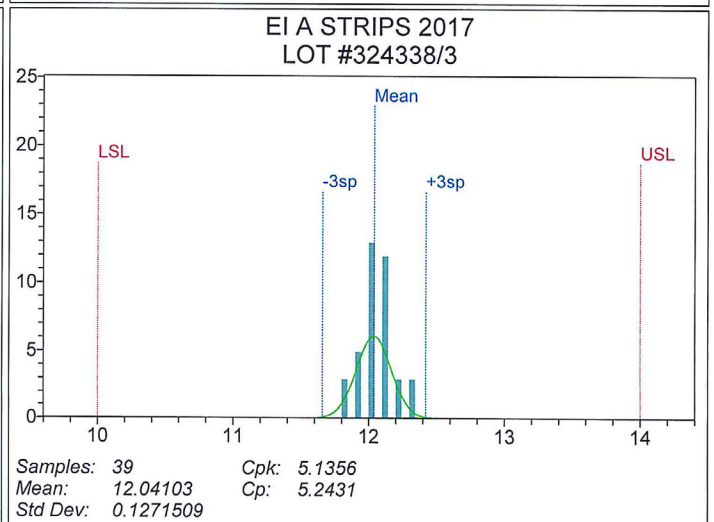

## Verification of Almen Strip Consistency

2017

**Electronics Inc.**  
*Shot Peening Control*