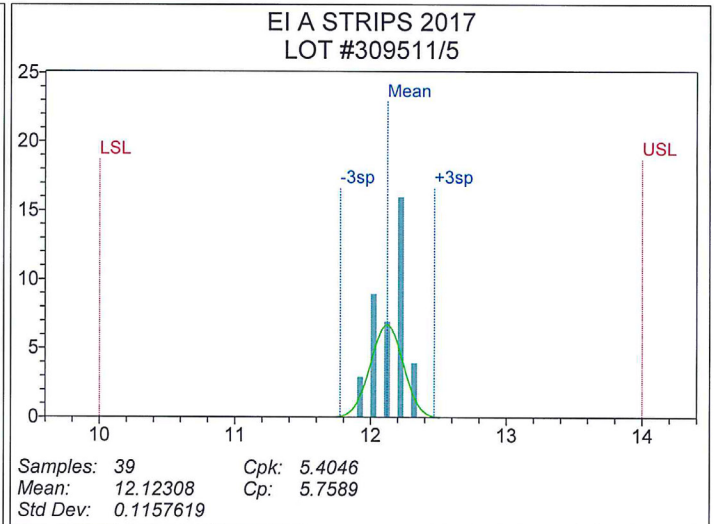

## Verification of Almen Strip Consistency

2017

**Electronics Inc.**  
*Shot Peening Control*