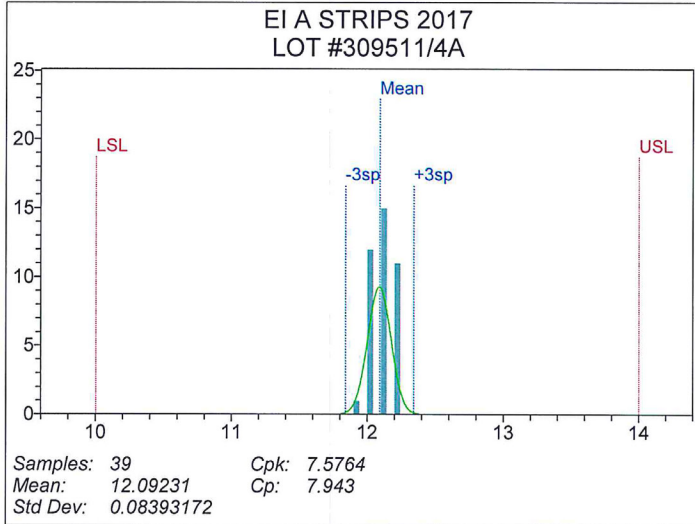

## Verification of Almen Strip Consistency

2017

**Electronics Inc.**  
*Shot Peening Control*