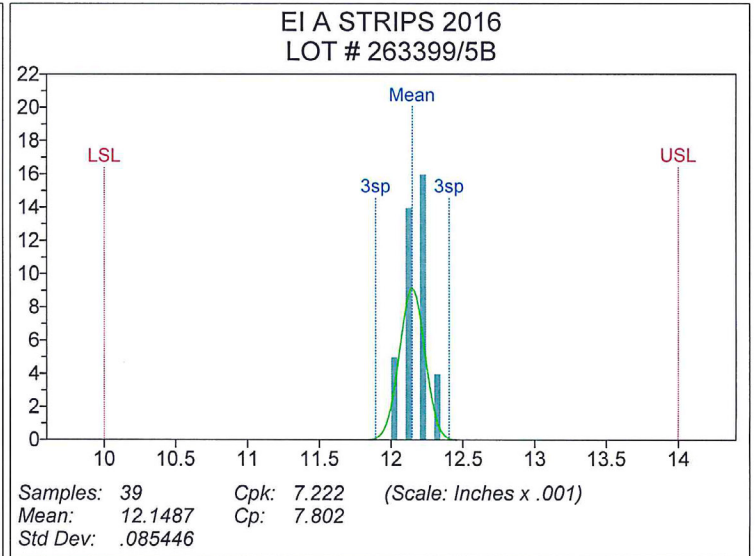

Electronics Inc. Performance Testing

Verification of Almen Strip Consistency

2016

Electronics Inc.
Shot Peening Control