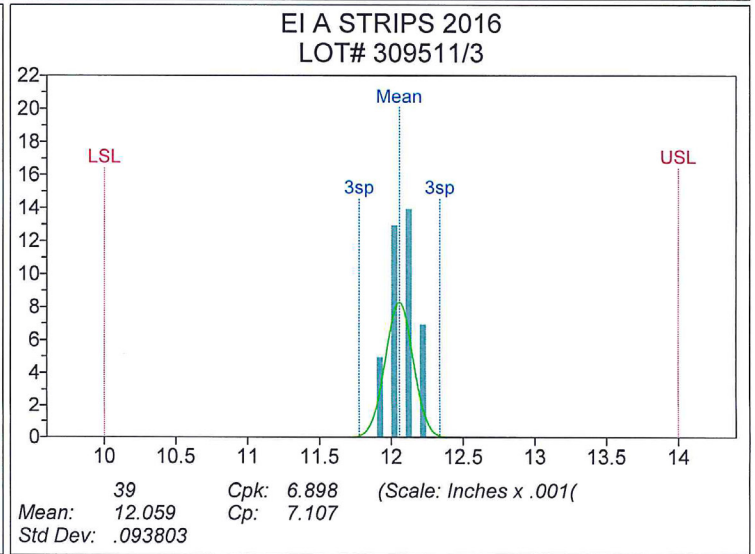

Electronics Inc. Performance Testing

Verification of Almen Strip Consistency

2016

Electronics Inc.
Shot Peening Control