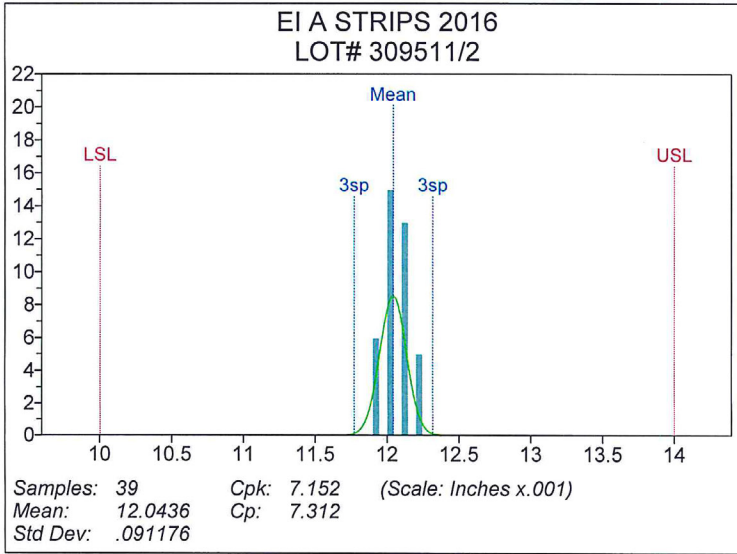

Electronics Inc. Performance Testing

Verification of Almen Strip Consistency

2016

Electronics Inc.
Shot Peening Control