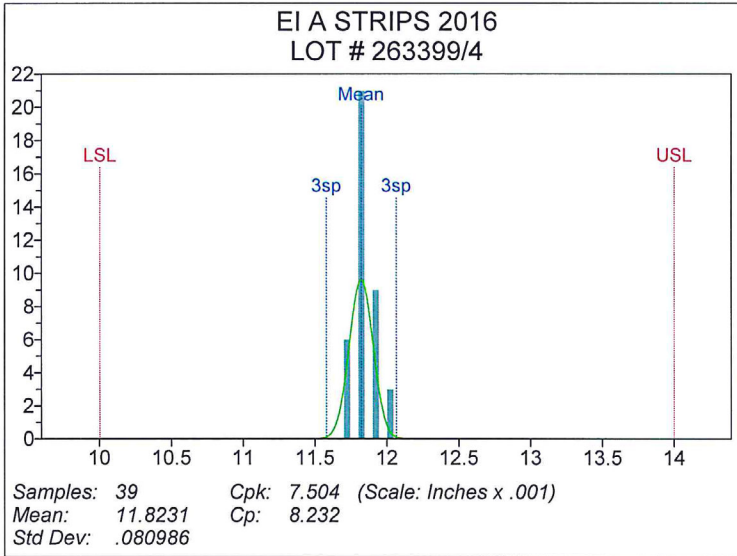

Electronics Inc. Performance Testing

Verification of Almen Strip Consistency

2016

Electronics Inc.
Shot Peening Control