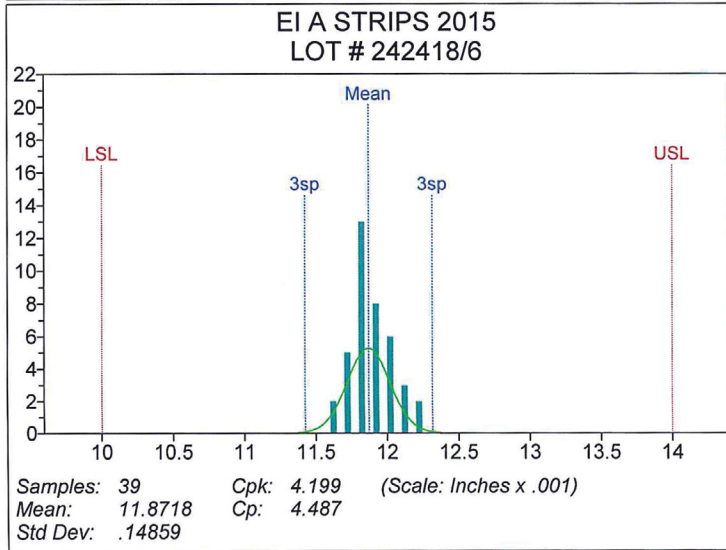

## Verification of Almen Strip Consistency

2015

**Electronics Inc.**  
*Shot Peening Control*