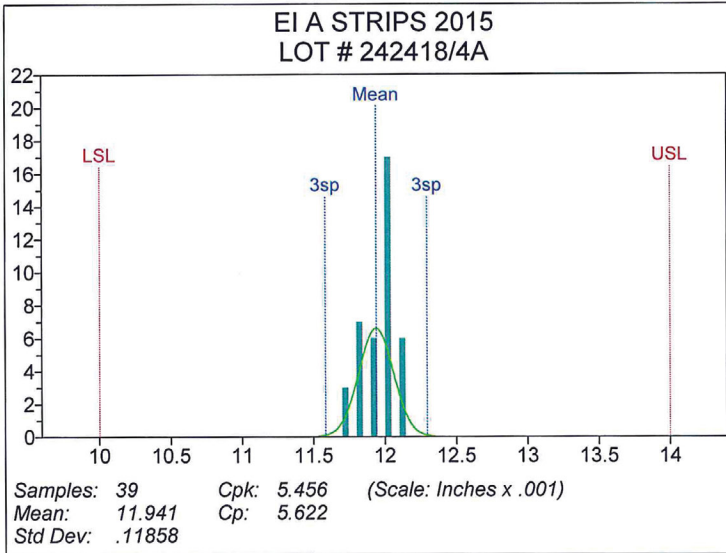

## Verification of Almen Strip Consistency

2015

**Electronics Inc.**  
*Shot Peening Control*