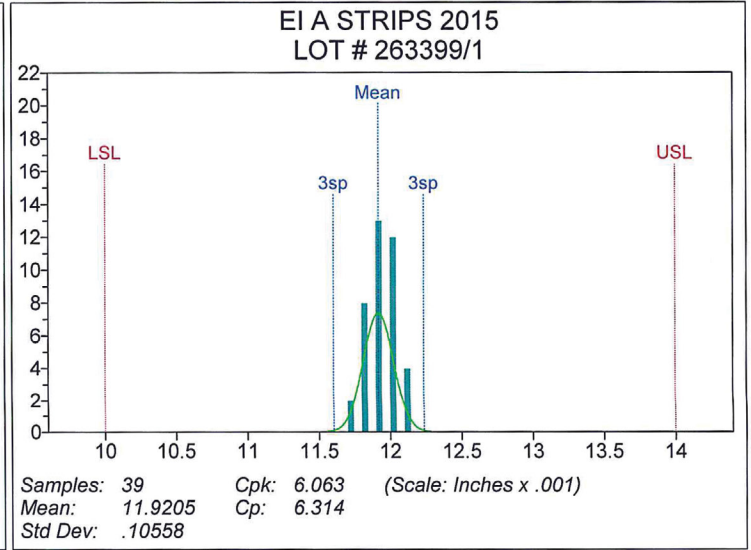

## Verification of Almen Strip Consistency

2015

**Electronics Inc.**  
*Shot Peening Control*