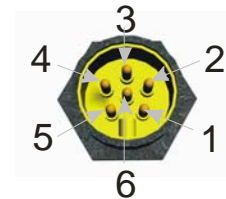

The Model 578-24 MagnaValve is a normally closed magnetic valve suitable for regulation of steel shot and includes a built-in sensor for accurate measurement of flow rate. Used with the Model FC-24 Shot Flow Controller, the MagnaValve will provide accurate and repeatable flow rates over a 6 - 30 pounds-per-minute flow range. The 578-24 MagnaValve can be re-calibrated for various shot types and sizes for higher accuracy.

The Model 578-24 MagnaValve incorporates a preamplifier circuit to allow for high noise immunity and a 0-10 Vdc output. The valve is factory calibrated and results are included upon request. Note: consult factory for pre-calibration using media other than cast steel shot.

ELECTRONICS INCORPORATED

MODEL 578-24 MagnaValve

SPECIFICATIONS	
Sensor	
Display LED's:	Valve ON Command input Enable +24V Power
Output:	0 - 10Vdc
Adjustments:	Zero Span Pulse Rate
Accuracy:	+/- 5% (of full scale)
Control	
Input:	0-10Vdc Into 100K
Enable:	24Vdc @ 10mA
Valve	
Power:	+24Vdc @ 2A (50VA)
Calibration:	6 - 30 lbs/min
Media:	Steel shot
Max. Pressure:	100 PSI
Mode:	Normally closed
Temp. Range:	40-110° F 5-43° C

ZERO (Factory set)

SPAN (Factory set)

**FRONT VIEW
(COVER REMOVED)**

Pulse Rate (Factory)

1. WHITE
2. RED
3. GREEN
4. ORANGE
5. BLACK
6. BLUE

FC-24	578-24
6. PROCESS IN 0-10V	1. WHITE 0-10VDC OUT
5. PROCESS 0VDC	3. GREEN 0VDC
8. SERVO OUT	4. ORANGE 0-10VDC IN
9. VALVE ENABLE	6. BLUE 24VDC ENABLE
19. 24VDC SUPPLY	2. RED 24VDC SUPPLY
20. 0V COMMON	5. BLACK 0V COMMON