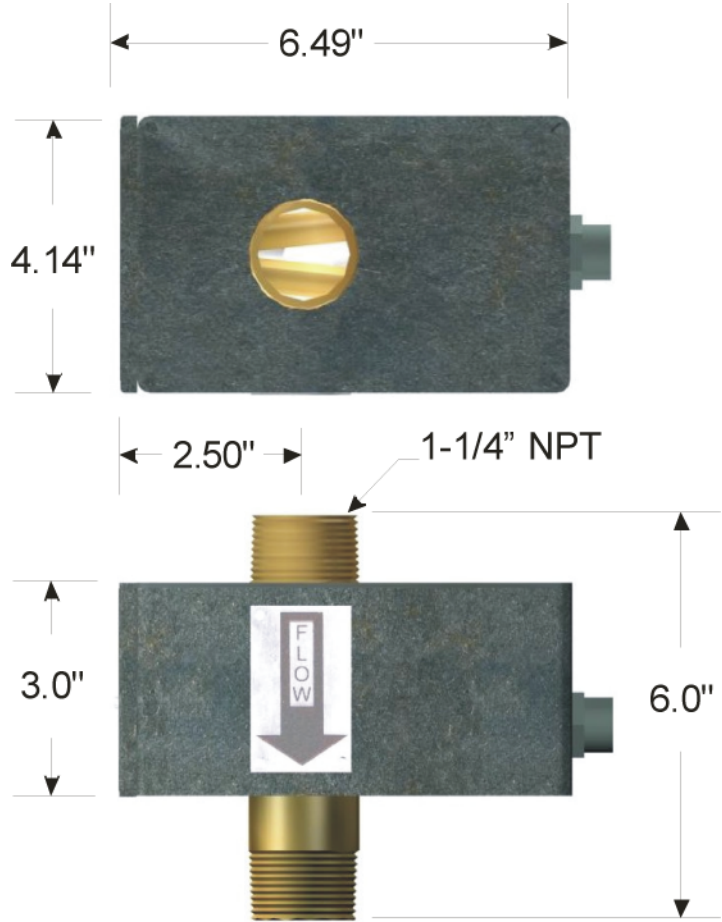

MODEL 578-24 MagnaValve

999290

- High Accuracy - $\pm 5\%$ of FS
- Built-in flow sensor
- 6 - 30 lbs/min range
- Normally closed
- Requires FC - 24 Flow Controller
- Air type shot peening machines
- Variable flow rates
- No moving parts
- Steel shot or Steel grit
- With 6' Cable

The Model 578-24 MagnaValve is a normally closed magnetic valve suitable for regulation of steel shot and includes a built-in sensor for accurate measurement of flow rate. Used with the Model FC-24 Shot Flow Controller, the MagnaValve will provide accurate and repeatable flow rates over a 6 - 30 pounds-per-minute flow range. The 578-24 MagnaValve can be re-calibrated for various shot types and sizes for higher accuracy.

The valve construction includes a permanent magnet for normally closed operation and an electromagnet for controlling shot flow rates. By regulating the voltage to the electromagnet, any desired flow rate may be achieved. When power is off, the valve will hold shot due to the permanent magnet.

ELECTRONICS INCORPORATED

MODEL 578-24 MagnaValve

SPECIFICATIONS	
Sensor	
Display LED's:	Valve ON Command input Enable +24V Power
Output:	0 - 10Vdc
Adjustments:	Zero Span Pulse Rate
Accuracy:	+/- 5% (of full scale)
Control	
Input:	0-10Vdc Into 100K
Enable:	24Vdc @ 10mA
Valve	
Power:	+24Vdc @ 2A (50VA)
Calibration:	6 - 30 lbs/min
Media:	Steel shot
Max. Pressure:	100 PSI
Mode:	Normally closed
Temp. Range:	40-110° F 5-43° C